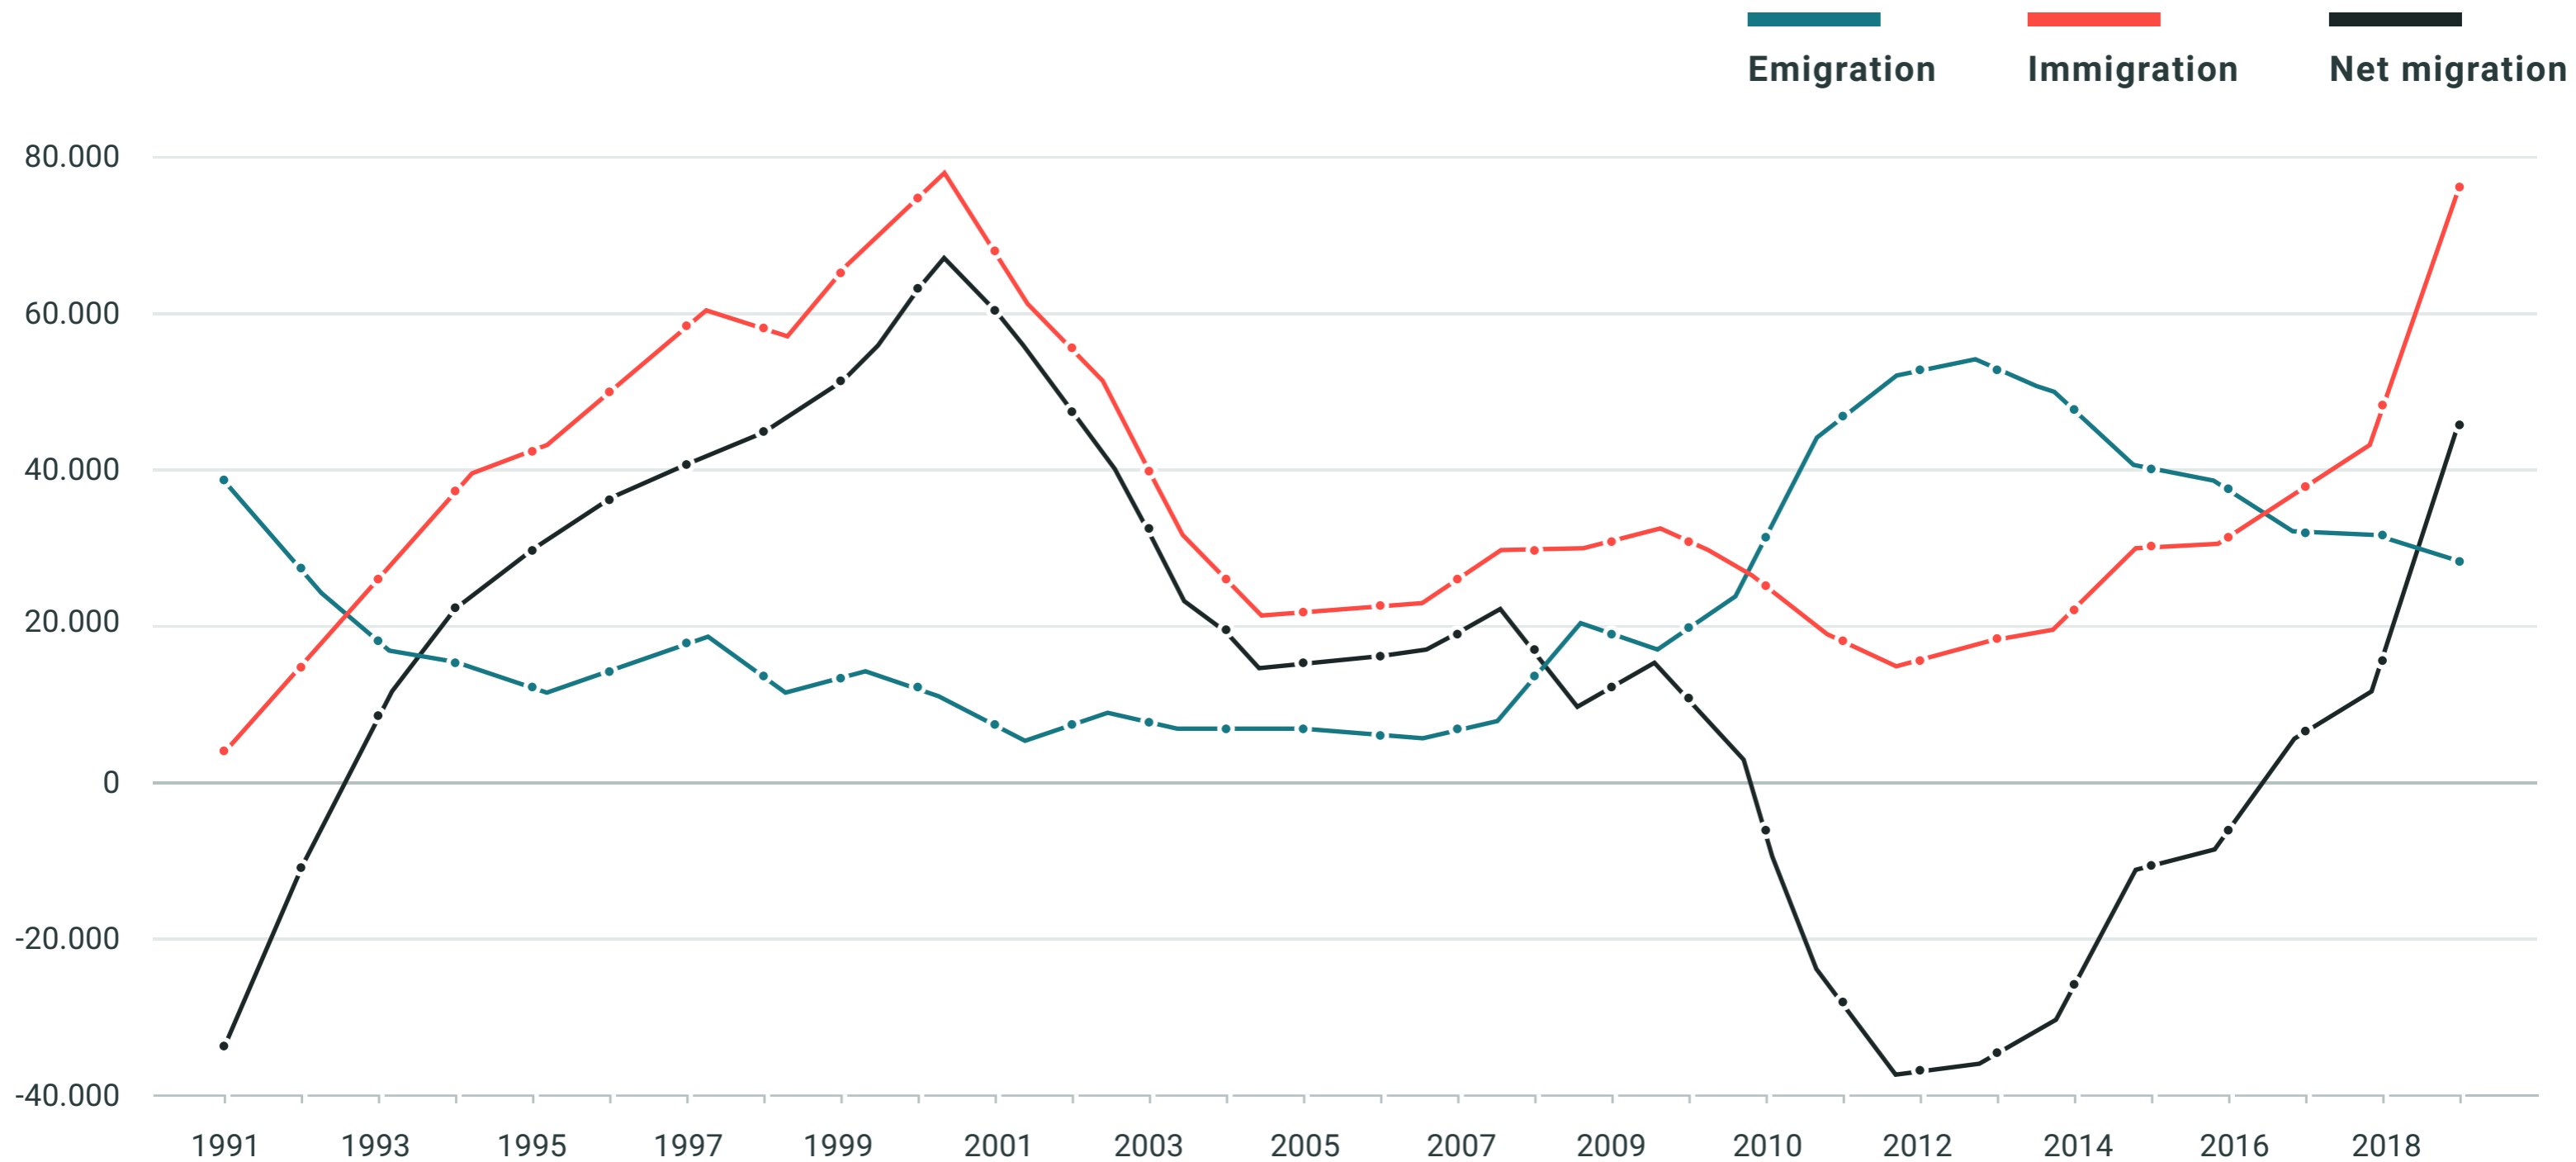

■ Emigration, immigration and net migration in Portugal, 1991–2019

Source: Eurostat. Population change – Demographic balance and crude rates at national level, 27-4-2021. <https://ec.europa.eu/eurostat/web/population-demography-migration-projections/data/database> (accessed 1-6-2021).